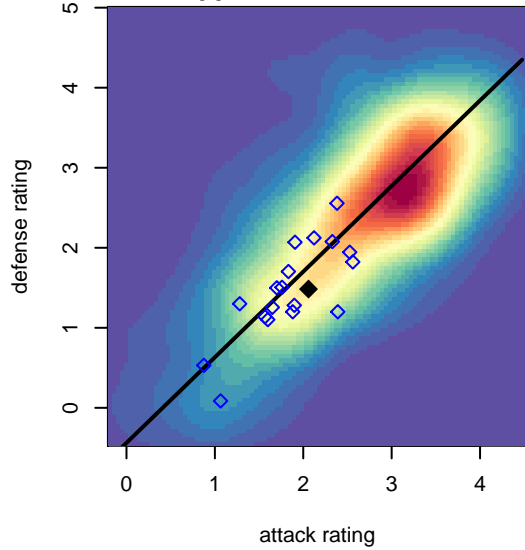

Newport FC Warriors B99

Newport Youth SC
 Bellevue, WA
 B99 total strength=1311
 attack=7.84 defense=4.41
 fall league = NPSL Div 2 U16

alt names used:
 Newport FC 99
 Newport FC Warriors '99
 Newport FC '99
 Newport FC B99

Venues played:
 2015 RVS Classic BU16
 2015 KCC HS
 2015 KITG BU16 Green
 2015 NPSL Division 2 U16
 2015 Founders Cup B99

Newport FC Warriors B99
 Dots are actual minus expected GF (blue circles) and GA (red triangles).
 Blue line is smoothed change in attack strength. Red is smoothed change in defense strength.

**attack and defense variance (black dot)
relative to other teams
and top 10 in region**

**attack and defense rating
relative to others at age
and all opponents in last 13 months**

Performance relative to 13 month average