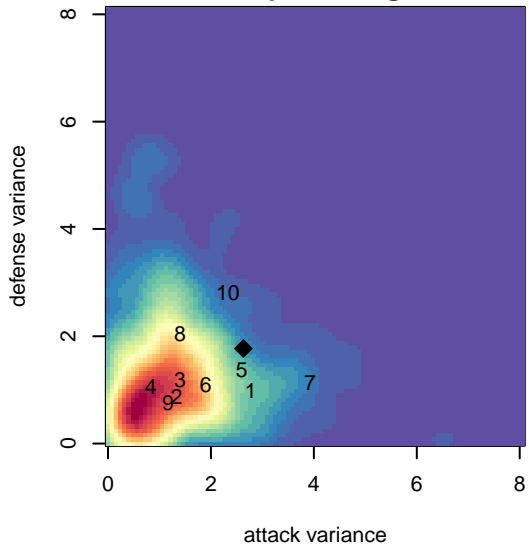

Newport FC Warriors B99

Newport Youth SC
 Bellevue, WA
 B99 total strength=1311
 attack=7.84 defense=4.41
 fall league = NPSL Div 2 U16

alt names used:
 Newport FC 99
 Newport FC Warriors '99
 Newport FC '99
 Newport FC B99

Venues played:
 2015 RVS Classic BU16
 2015 KCC HS
 2015 KITG BU16 Green
 2015 NPSL Division 2 U16
 2015 Founders Cup B99

Newport FC Warriors B99
 Dots are actual minus expected GF (blue circles) and GA (red triangles).
 Blue line is smoothed change in attack strength. Red is smoothed change in defense strength.

**attack and defense variance (black dot)
relative to other teams
and top 10 in region**

**attack and defense rating
relative to others at age
and all opponents in last 13 months**

Performance relative to 13 month average