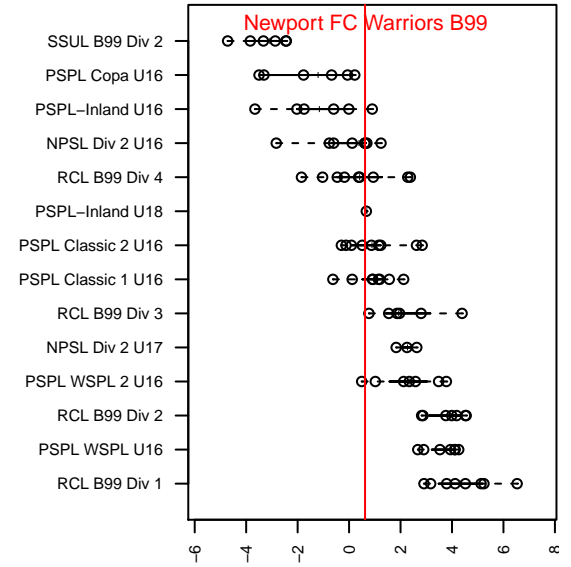

Newport FC Warriors B99

Newport Youth SC
 Bellevue, WA
 B99 total strength=1311
 attack=7.84 defense=4.41
 fall league = NPSL Div 2 U16

alt names used:
 Newport FC 99
 Newport FC Warriors '99
 Newport FC '99
 Newport FC B99

Venues played:
 2015 RVS Classic BU16
 2015 KCC HS
 2015 KITG BU16 Green
 2015 NPSL Division 2 U16
 2015 Founders Cup B99

Newport FC Warriors B99
 Dots are actual minus expected GF (blue circles) and GA (red triangles).
 Blue line is smoothed change in attack strength. Red is smoothed change in defense strength.

**attack and defense variance (black dot)
relative to other teams
and top 10 in region**

**attack and defense rating
relative to others at age
and all opponents in last 13 months**

Performance relative to 13 month average