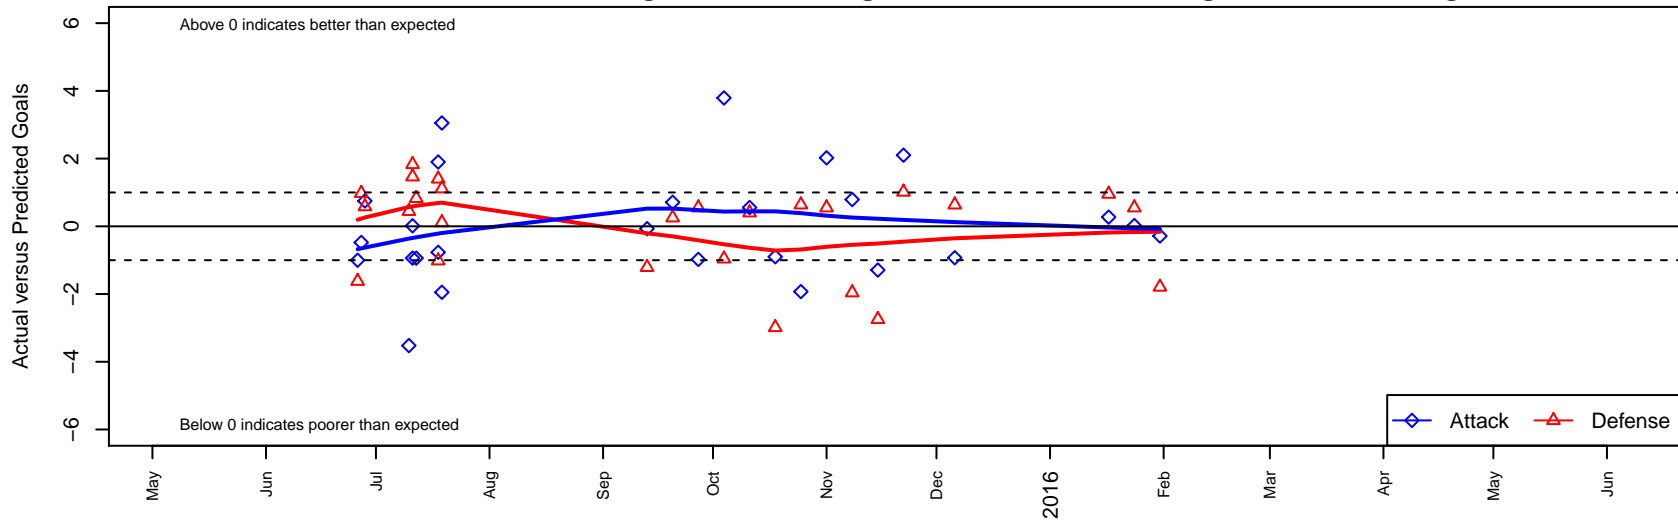

Newport FC Warriors B99

Newport Youth SC
 Bellevue, WA
 B99 total strength=1311
 attack=7.84 defense=4.41
 fall league = NPSL Div 2 U16

alt names used:
 Newport FC 99
 Newport FC Warriors '99
 Newport FC '99
 Newport FC B99

Venues played:
 2015 RVS Classic BU16
 2015 KCC HS
 2015 KITG BU16 Green
 2015 NPSL Division 2 U16
 2015 Founders Cup B99

Newport FC Warriors B99
 Dots are actual minus expected GF (blue circles) and GA (red triangles).
 Blue line is smoothed change in attack strength. Red is smoothed change in defense strength.

**attack and defense variance (black dot)
relative to other teams
and top 10 in region**

**attack and defense rating
relative to others at age
and all opponents in last 13 months**

Performance relative to 13 month average