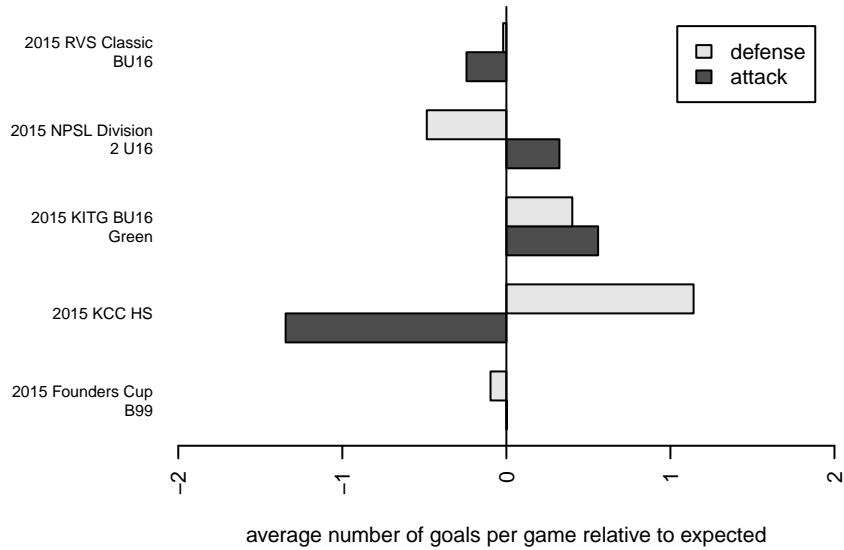

Newport FC Warriors B99

Newport Youth SC
 Bellevue, WA
 B99 total strength=1311
 attack=7.84 defense=4.41
 fall league = NPSL Div 2 U16

alt names used:
 Newport FC 99
 Newport FC Warriors '99
 Newport FC '99
 Newport FC B99

Venues played:
 2015 RVS Classic BU16
 2015 KCC HS
 2015 KITG BU16 Green
 2015 NPSL Division 2 U16
 2015 Founders Cup B99

Newport FC Warriors B99
 Dots are actual minus expected GF (blue circles) and GA (red triangles).
 Blue line is smoothed change in attack strength. Red is smoothed change in defense strength.

**attack and defense variance (black dot)
relative to other teams
and top 10 in region**

**attack and defense rating
relative to others at age
and all opponents in last 13 months**

Performance relative to 13 month average