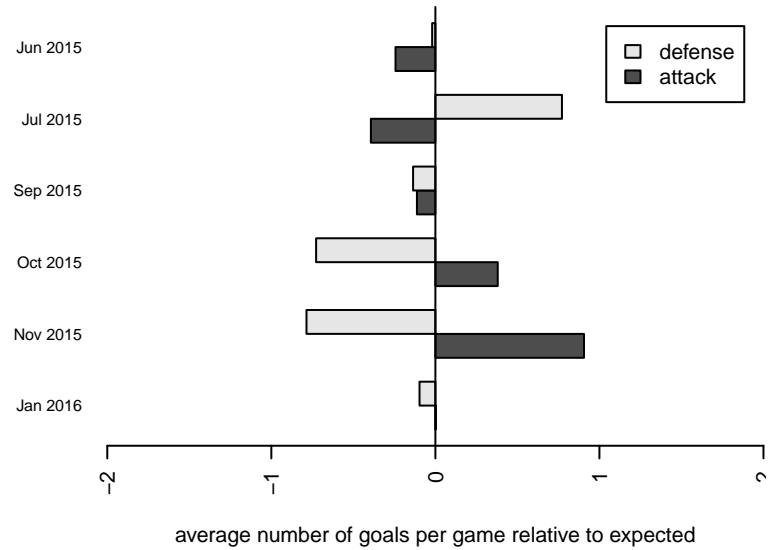

Performance relative to 13 month average